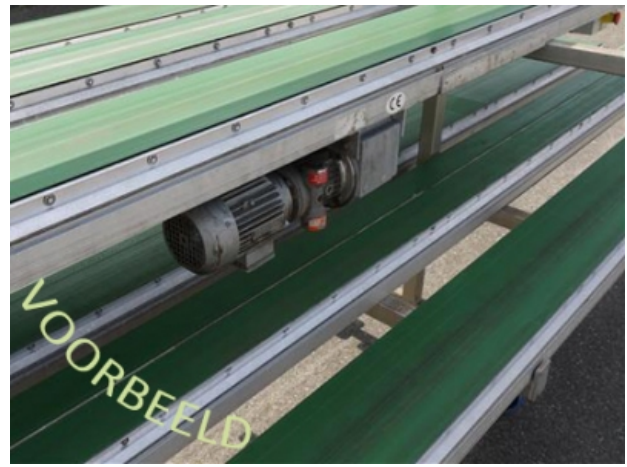

Set of 14 conveyor belts

Set of 14 conveyor belts aluminium
breite 27 cm

Item-number: 27.50.613.7

- total approximately 49 meters
- width 27 cm
- 11 x 400 cm
- 2 x 180 cm
- 1 x 290 cm
- comes with new band
- free one length for spare parts