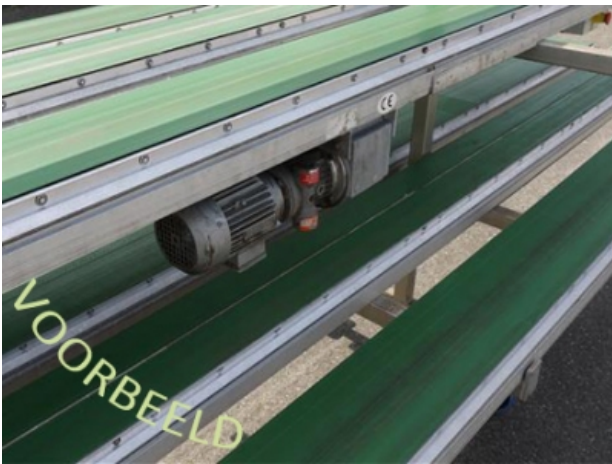

Conveyor belt

conveyor belt 'Wevab'
700 x 15 cm

Item-number: 27.15.113.5

- 700 x 15 cm
- not linkable or extend

Contact details:

Visiting address Waddinxveen

Tweede Bloksweg 36
2742 KK Waddinxveen
Netherlands